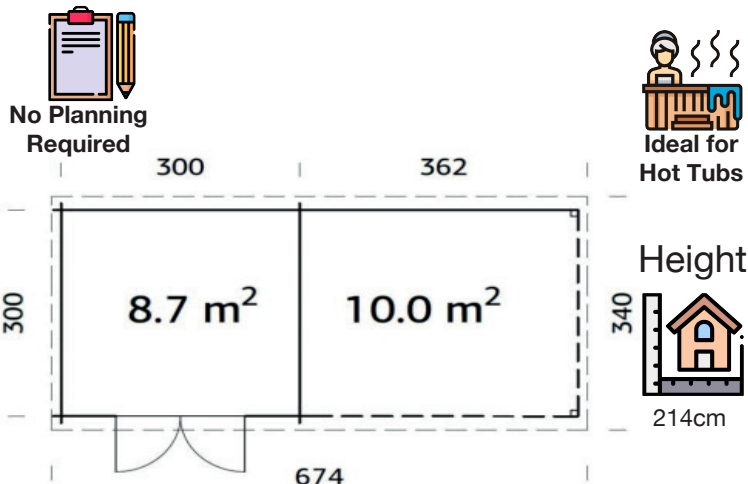

HONOLULU 4

The Honolulu 4 with Canopy is a fantastic Log Cabin offering an internal area for use as a summerhouse or as a changing room and the exterior to be used as either a BBQ shelter or even as a hot tub enclosure, utilising both areas of this building for the same use.

- 610 x 320cm
- 28mm
- 17.8m³
+16.6m³
- 8.7m²
+8.2m²
- 151 x 175cm
- N/A
- No Base Available
- 19mm
- N/A

FULL SPECIFICATION

CABIN SIZE:	610 x 320 x 214cm	Wood Type:	Nordic Spruce
WALL THICKNESS:	28mm	Chalet Cut:	N/A
VOLUME:	17.8+16.6m ³	Window Type:	4mm
AREA:	8.7+8.2m ²	Window / Door Feature:	N/A
DOOR OPENING:	151 x 175cm	Braces:	Wind Braces
WINDOW OPENING:	N/A	Roof Boards With:	Boards With Tongue & Groove
FLOORS BOARDS:	N/A	Guarantee:	5 Years
ROOF BOARDS:	19mm	Treated Foundation Joists:	Yes
ROOF OVERHANG:	N/A	IDEAL FOR:	Gym Log Cottages Under Planning Log Cabin
UNDER PLANNING:	Yes		